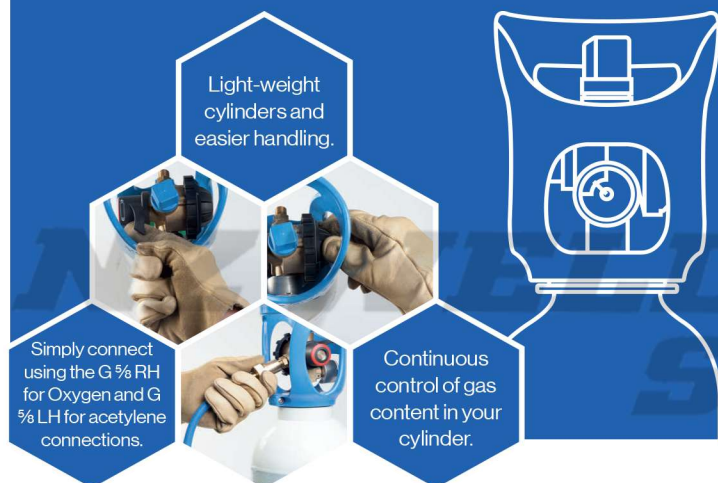

ALBEE™ Flame

EASY TO BUY

- **Innovative rent-free cylinders.** No more rental bills, just pay and pick up your cylinder.
- Available through a **network of resellers.**

EASY TO USE

- MINITOP™ **ergonomic built in regulator for 5 and 11L.** No need to buy a separate regulator.
- **Optimum safety** with its **shock absorbing guard** and on/off lever for fast cut off.
- **Easy set up** with a **graduated hand wheel.**

EASY TO EXCHANGE

- When empty, just **exchange** at any reseller.
- **Maintenance** performed by Air Liquide at each refill.
- Three oxygen cylinder sizes to choose from.

MINITOP™ for 5L and 11L

Safer - Faster - Easier

- **Ergonomic shock absorbent handle.**
- **Built-in on/off lever.**
- **Built-in G 5/8 RH for oxygen and G 5/8 LH for acetylene connections.**
- **Integrated Regulator:** tested and inspected by Air Liquide at each fill.
- **Graduated Hand Wheel:** you can set and read the operating flow rate easily.
- **Built-in Pressure Gauge:** see the quantity of gas in the cylinder at all times.